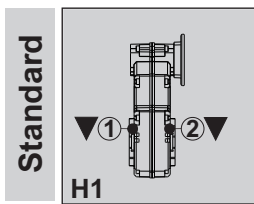

SYNTHETIC OIL	
Code	Description
LUOTVSF320 (Standard)	Synthetic oil 'Telium VSF320'
LUOBLAS150 (Low temperature)	Synthetic oil 'Omala S4 WE150'

MINERAL OIL	
Code	Description
LUOBLAM460	Mineral oil 'Blasia 460'
	Mineral oil 'Omala S2 G 460'

With **mineral oil**, we always need an open oil plug in the higher position to avoid high housing pressure.

With the **synthetic oil** all the oil plugs could be closed.

As standard without oil plugs

Type	FS10	FS20
Oil q.ty (Lt.)	0.35	0.50
On request	①	|
	②	|