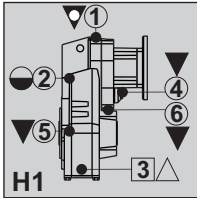

SYNTHETIC OIL	
Code	Description
LUOTVSF320 (Standard)	Synthetic oil 'Telium VSF320'
	Synthetic oil 'Omala S4 WE320'
LUOBLAS150 (Low temperature)	Synthetic oil 'Blasia S 150'
	Synthetic oil 'Omala S4 WE150'

MINERAL OIL	
Code	Description
LUOBLAM460	Mineral oil 'Blasia 460'
	Mineral oil 'Omala S2 G 460'

Standard

Type	FA32	FA33	FA41	FA42	FA43	FA52	FA53	FC61	FC62	FC63	FC72	FC73	FC81	FC82	FC83
Oil q.ty (Lt.)	0.65	0.90	1.10	1.15	1.30	1.85	2.15	2.05	2.05	2.30	3.50	3.55	5.50	5.70	5.80
Std. oil plugs	④		I					L			L		-		L
On request	④		-					-			-		-		-
	①		D					E			E		E		E
	②		A					B			B		B		B
	③		I					L			L		L		L
	⑤		-					-			L		L		L
	⑥		-					-			-		L		L