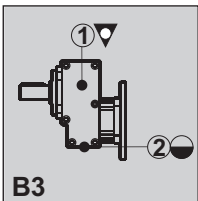

□ These plugs are on the back side. ▼ Filling & Breather ▼ Filling closed △ Emptying ● Level

 A TO1/4LIA Allum. level plug 1/4	 D TO1/4TPO With valve 1/4	 K TO1/4CSS Steel breath plug 1/4
 I TO1/4SCA Allum. closed plug 1/4	 P TO3/8-1/4RID Steel red. 1/4M-3/8F	 J TO3/8CSS Steel breath plug 3/8

SYNTHETIC OIL	
Code	Description
LUOTVSF320 (Standard)	Synthetic oil 'Telium VSF320'
LUOBLAS150 (Low temperature)	Synthetic oil 'Omala S4 WE320'
	Synthetic oil 'Blasia S 150'
	Synthetic oil 'Omala S4 WE150'

MINERAL OIL	
Code	Description
LUOBLAM460	Mineral oil 'Blasia 460'
	Mineral oil 'Omala S2 G 460'

Standard

Type	211A	311A	411A	511A
Oil q.ty (Lt.)	0.05	0.10	0.10	0.29
Plugs	As standard without oil plugs			
On request ①		I		K
On request ②		-		A

With **mineral oil**, we always need on open oil plug in the higher position to avoid high housing pressure.

With the **synthetic oil** all the oil plugs could be closed.

On request / A richiesta