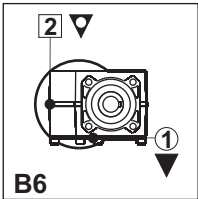

Type	211A	311A	411A	511A
Oil q.ty (Lt.)	0.05	0.10	0.10	0.29
Plugs	As standard without oil plugs			
On request ①		I		I
On request ②		-		D