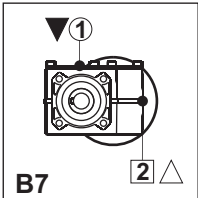

Type	211A	311A	411A	511A
Oil q.ty (Lt.)	0.05	0.10	0.10	0.29
Plugs	As standard without oil plugs			
On request ①		I		I
On request ②		-		I